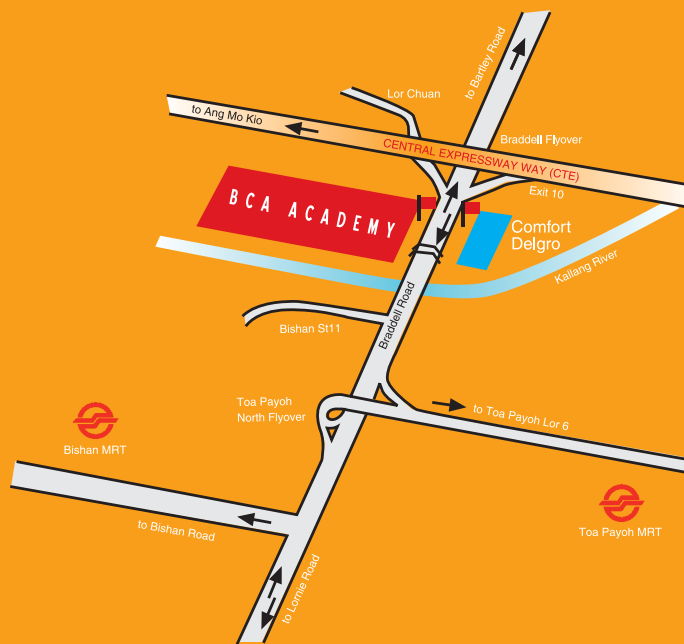

The BCA Gallery is located at
 BCA Academy of the Built Environment
 200 Braddell Road
 Singapore 579700

For enquiries on guided group tours, please call 6325 7720
 or email BCA_Gallery@bca.gov.sg

From	Bus Services:
Bishan MRT Station	13
Toa Payoh MRT Station	28, 73, 155 and 159
Toa Payoh Interchange	105 and 153
Braddell Road	93